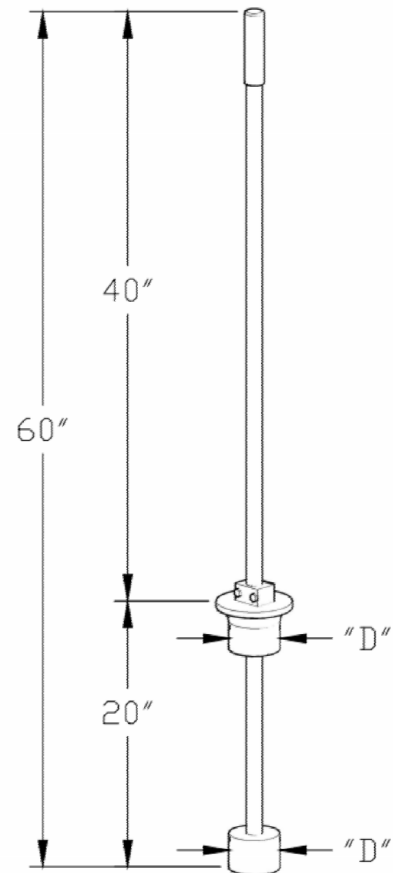

CARTRIDGE REMOVAL TOOL

Top access

Specifications

OAL length: 60.0" (152 cm)

OD tubing: 1" (2.54 cm) with non-slip grip

MODEL	SIZE	PART #
TL500 TL525 TL3N	2.8" (7.11 cm)	1910000002
TL600D TL612D TL620D TL625D	3.3" (8.38 cm)	1910000003
TL600 TL612 TL620 TL625 TL637 TL645 TL-WR TL-WAM	3.6" (9.14 cm)	1910000001
TL875	5.0" (12.7 cm)	1910000004

FEATURES:

- Patented design
- Soft polyurethane core and throat plugs designed provide snug fit for ease in removal

CAMCORP

A MEMBER OF THE SCHEUCH GROUP

ALL STATED SPECIFICATIONS ARE SUBJECT TO CHANGE WITHOUT NOTICE OR OBLIGATION. VISIT CAMCORPINC.COM FOR THE LATEST INFORMATION.

topcartridgeremovaltool rev. 11/18 ©CAMCORP, INC.